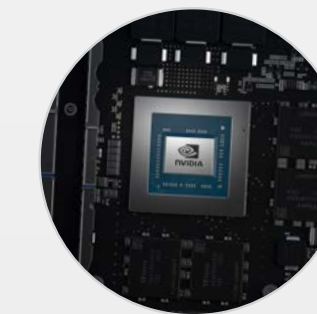

NVIDIA® RTX™ A2000 laptop GPU