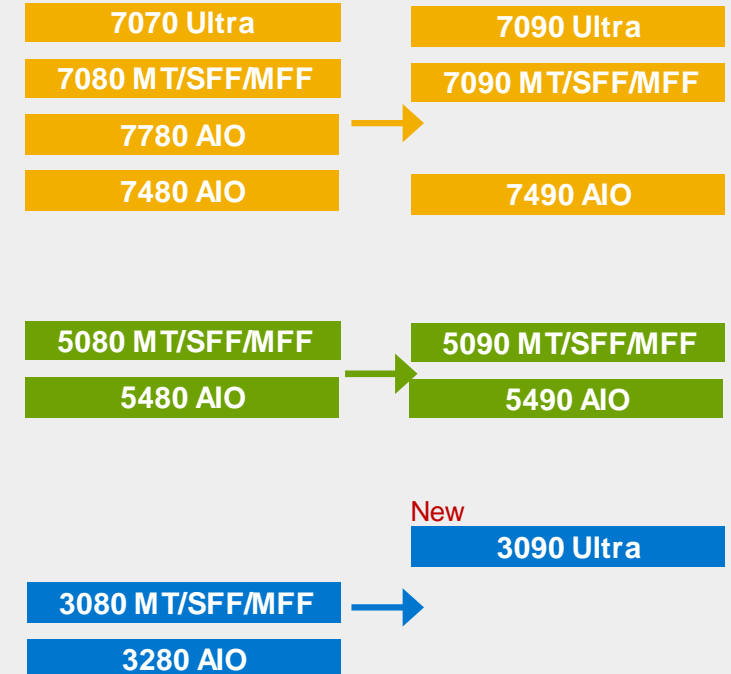

## Portfolio Strategy OptiPlex

7000

Premium commercial desktop with ultimate expandability and performance

5000

Mainstream, intelligent desktops with right-sized performance & configurations

3000

Business desktops providing value with essential performance & manageability in space-saving designs