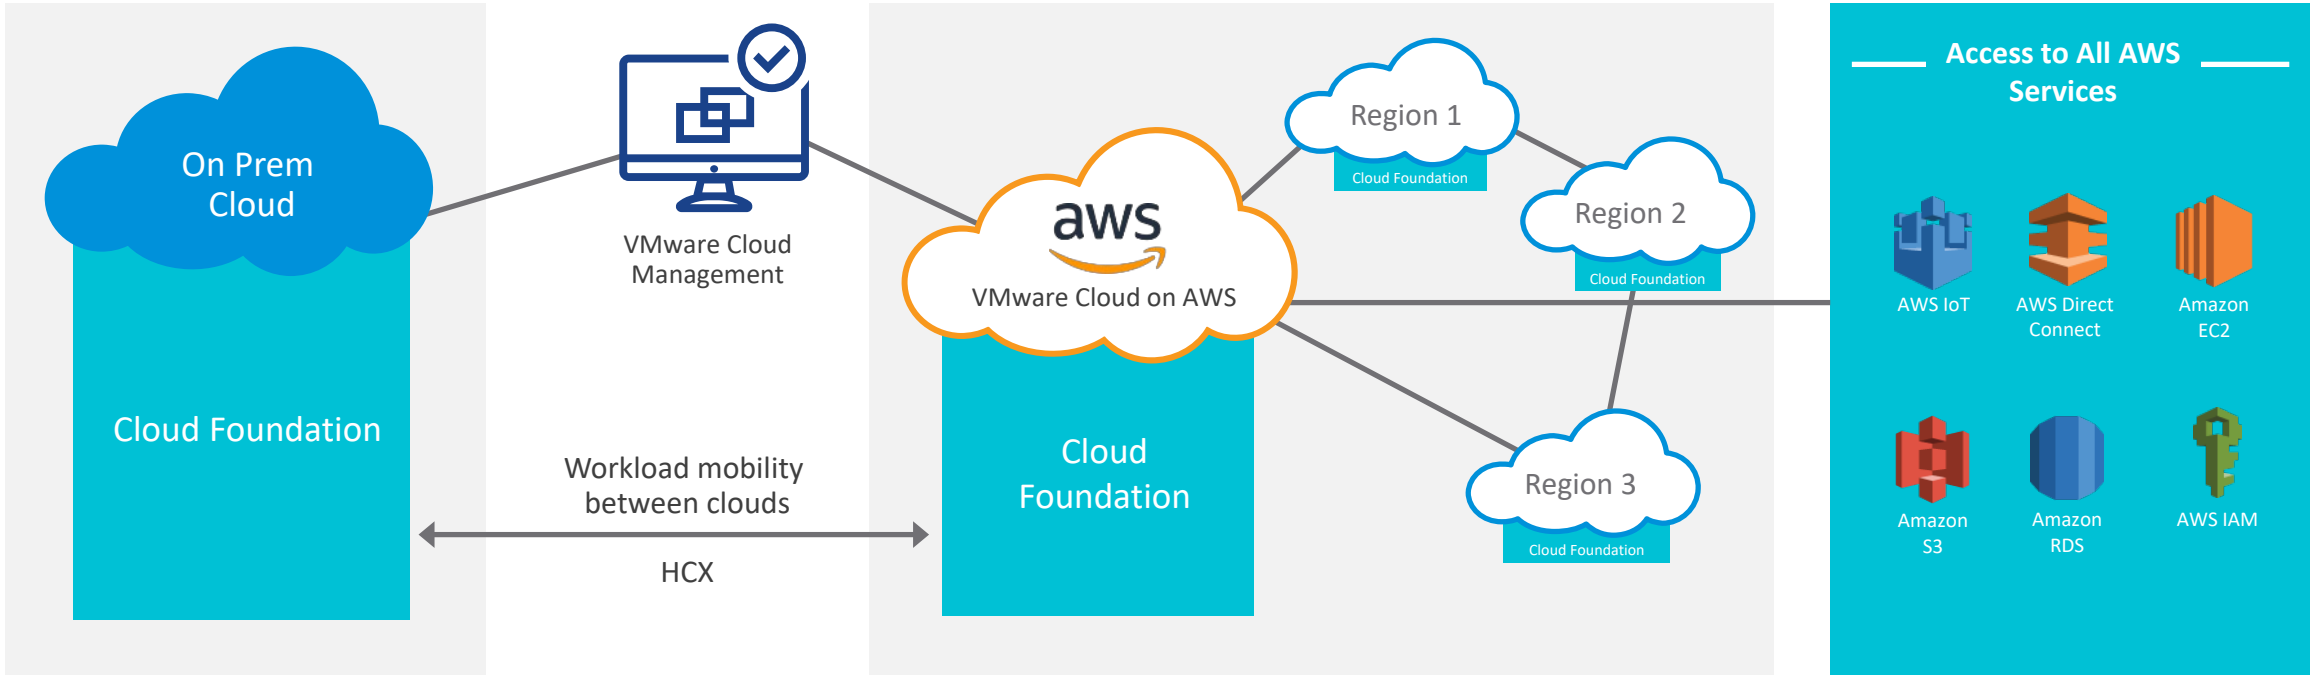

### Cloud Service

Managed service

Greater abstraction of infrastructure

OpEx model

THE  
JOURNEY  
IS ON

Let's go with this...

Fulfilling the strategy

VMware's Hybrid Cloud

vmware®

Oct 2016 – Pat and Andy announce the partnership

Aug 2017 – First General Availability

**Jointly engineered** solution that delivers the best of  
VMware and AWS for customers

# Building a Hybrid Cloud with VMware Cloud on AWS

Public cloud service sold, delivered and supported by VMware

Operational Consistency Across the Hybrid Cloud

# VMware Cloud on AWS

Rich VMware SDDC delivered as a cloud service on AWS

Consistency and familiarity of VMware technologies

Easy workload portability and hybrid capabilities

Direct access to the power of native AWS services