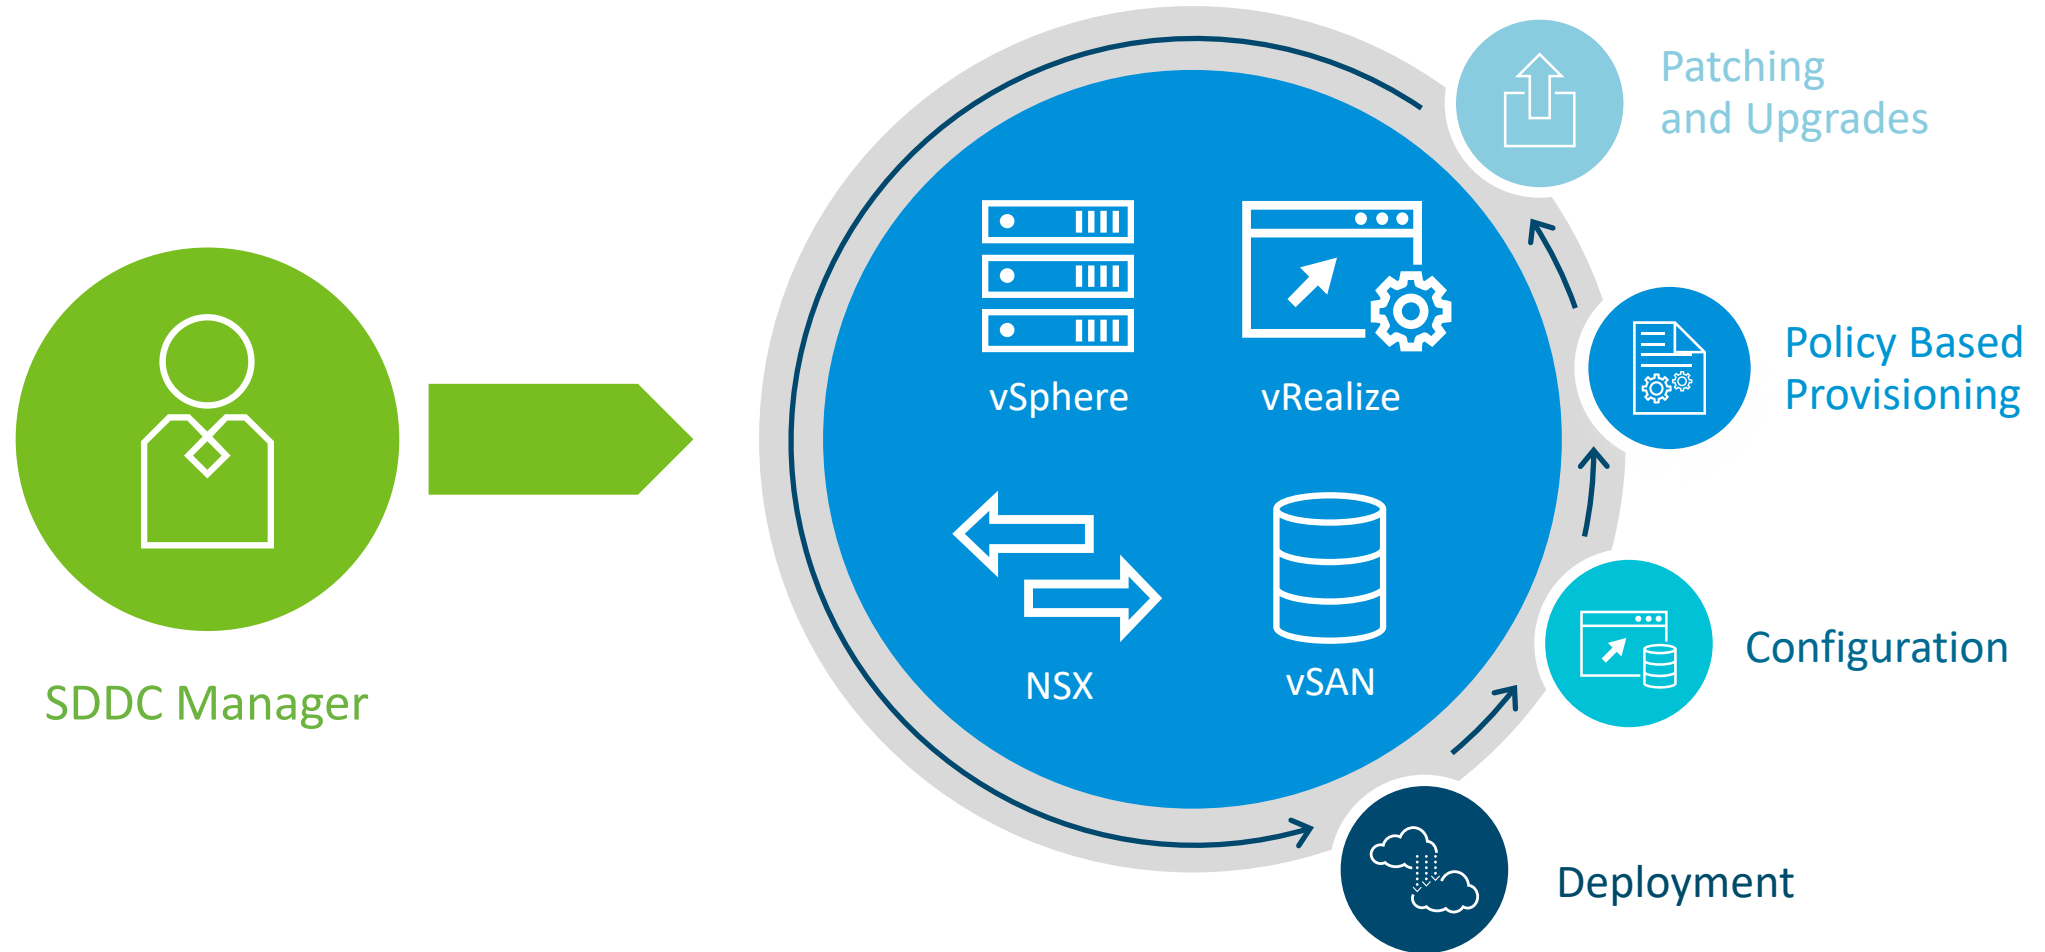

Brought Together by the SDDC Manager Control Plane

Automated day 0 to day 2 operations of the entire cloud infrastructure