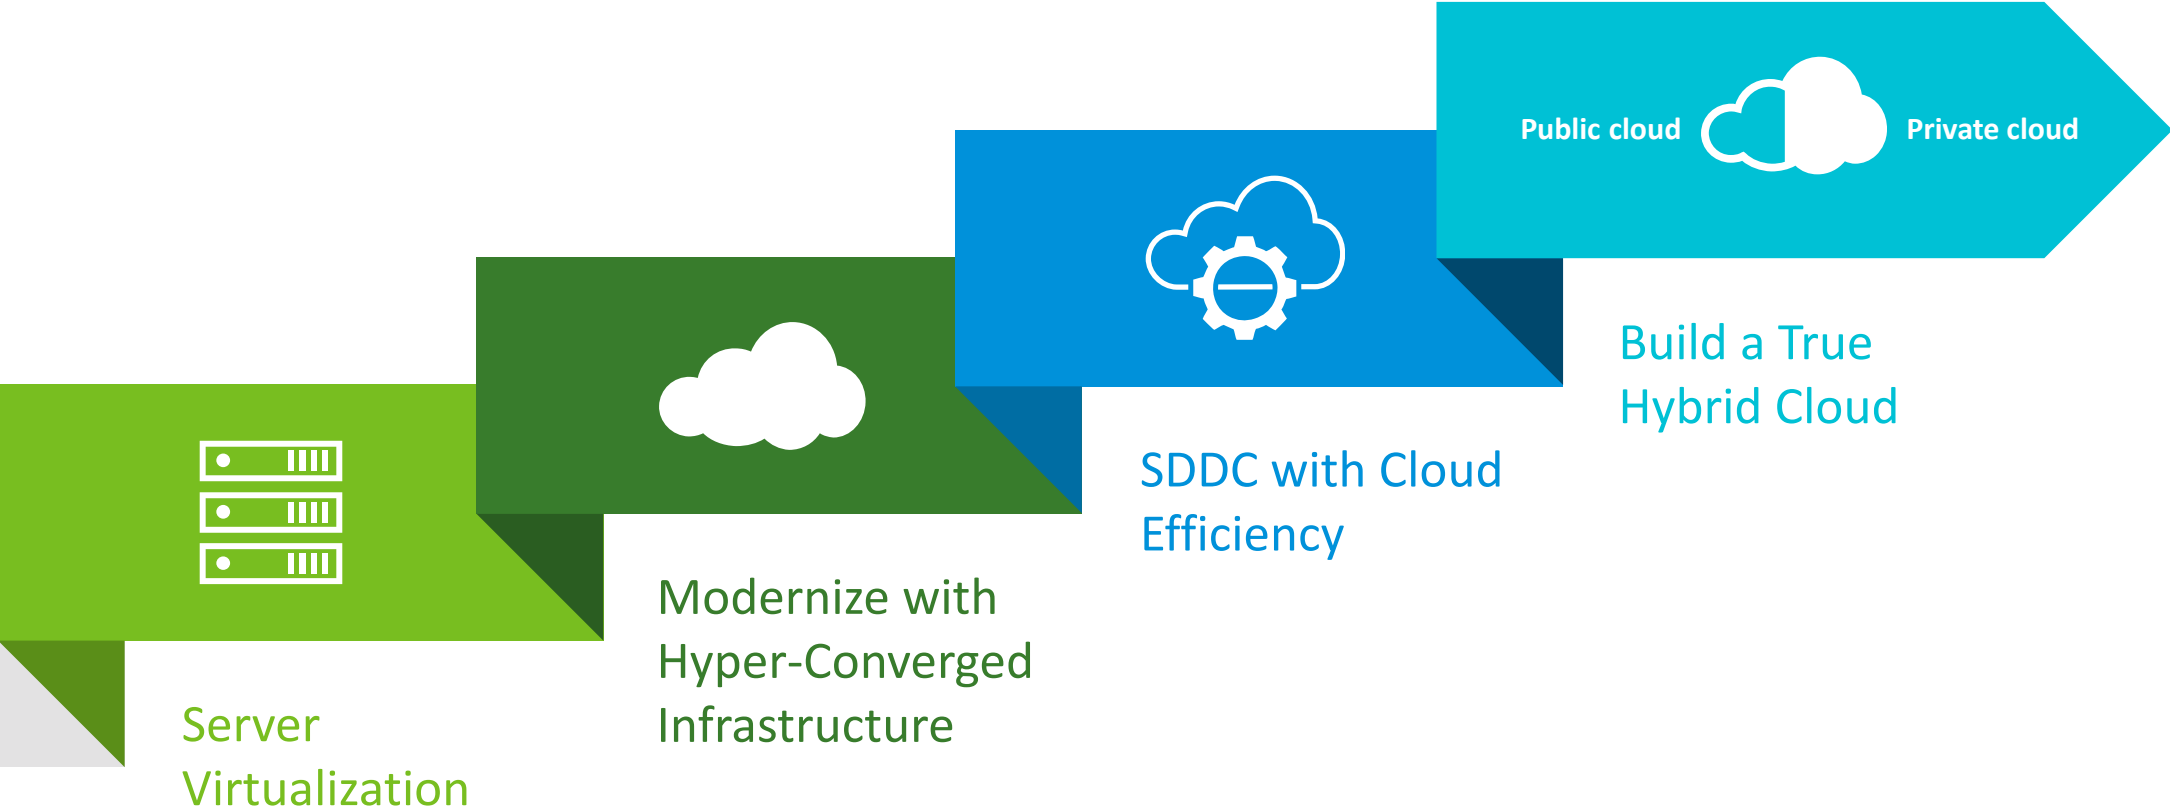

# VMware Cloud Foundation

- ✓ Integrated software defined cloud platform
- ✓ Simplest to deploy and operate
- ✓ Built-in intrinsic security
- ✓ Supports traditional and new workloads
- ✓ Enables path to hybrid cloud

# Brought Together by the SDDC Manager Control Plane

Automated day 0 to day 2 operations of the entire cloud infrastructure

A person is sitting on a large, light-colored rock in a dark, mountainous landscape under a starry night sky. The person is wearing dark clothing and is looking towards the right. The sky is filled with many stars, and the mountains in the background are dark and silhouetted. The overall mood is contemplative and serene.

# Path to SDDC & Hybrid Cloud