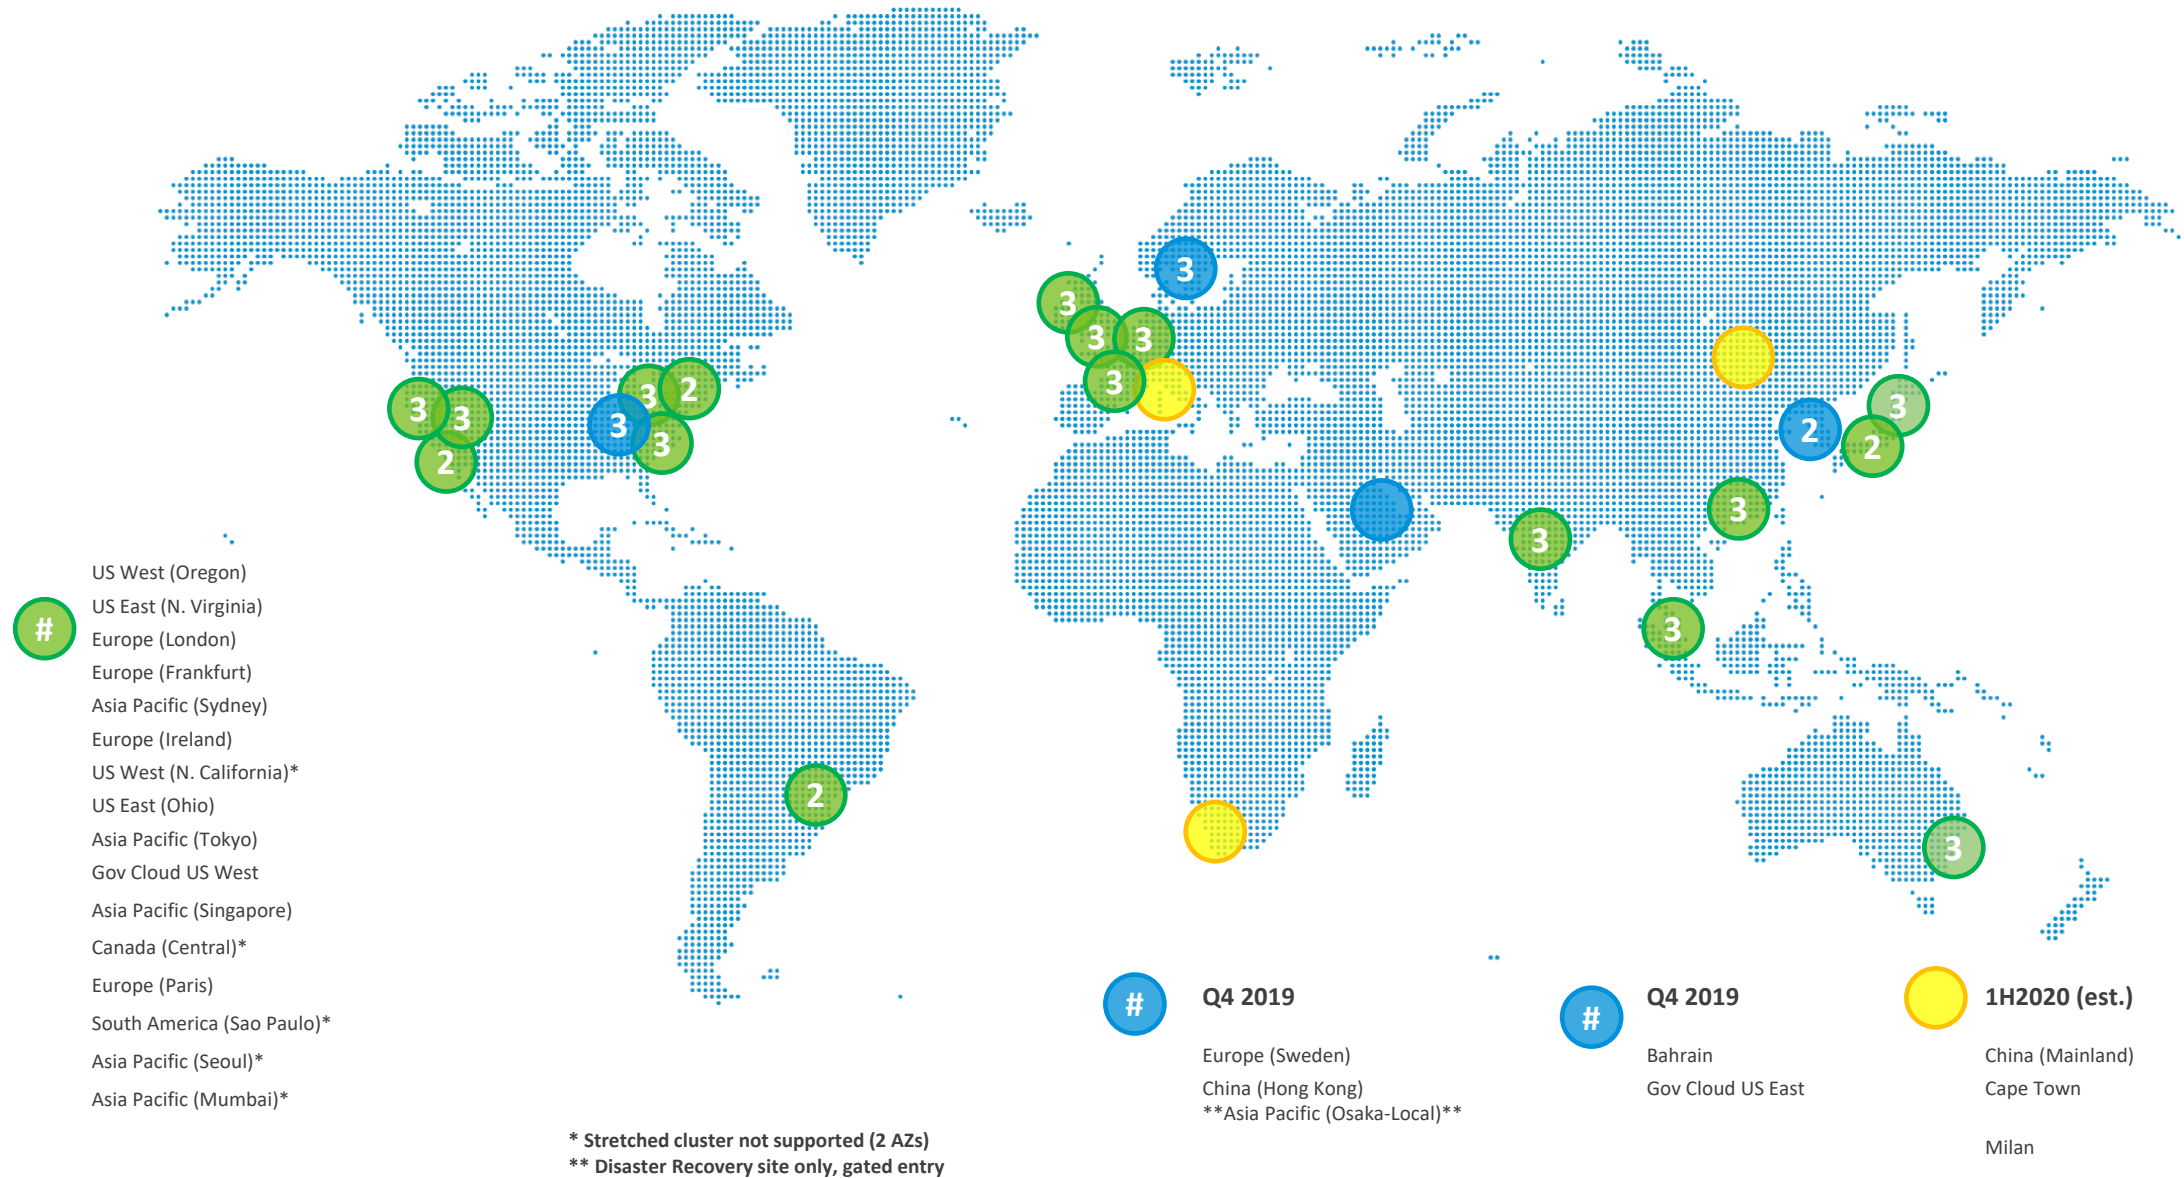

# VMware Cloud on AWS

Rich VMware SDDC delivered as a cloud service on AWS

Consistency and familiarity of VMware technologies

Easy workload portability and hybrid capabilities

Direct access to the power of native AWS services

# Simultaneously Expanding to Multiple Global AWS Regions