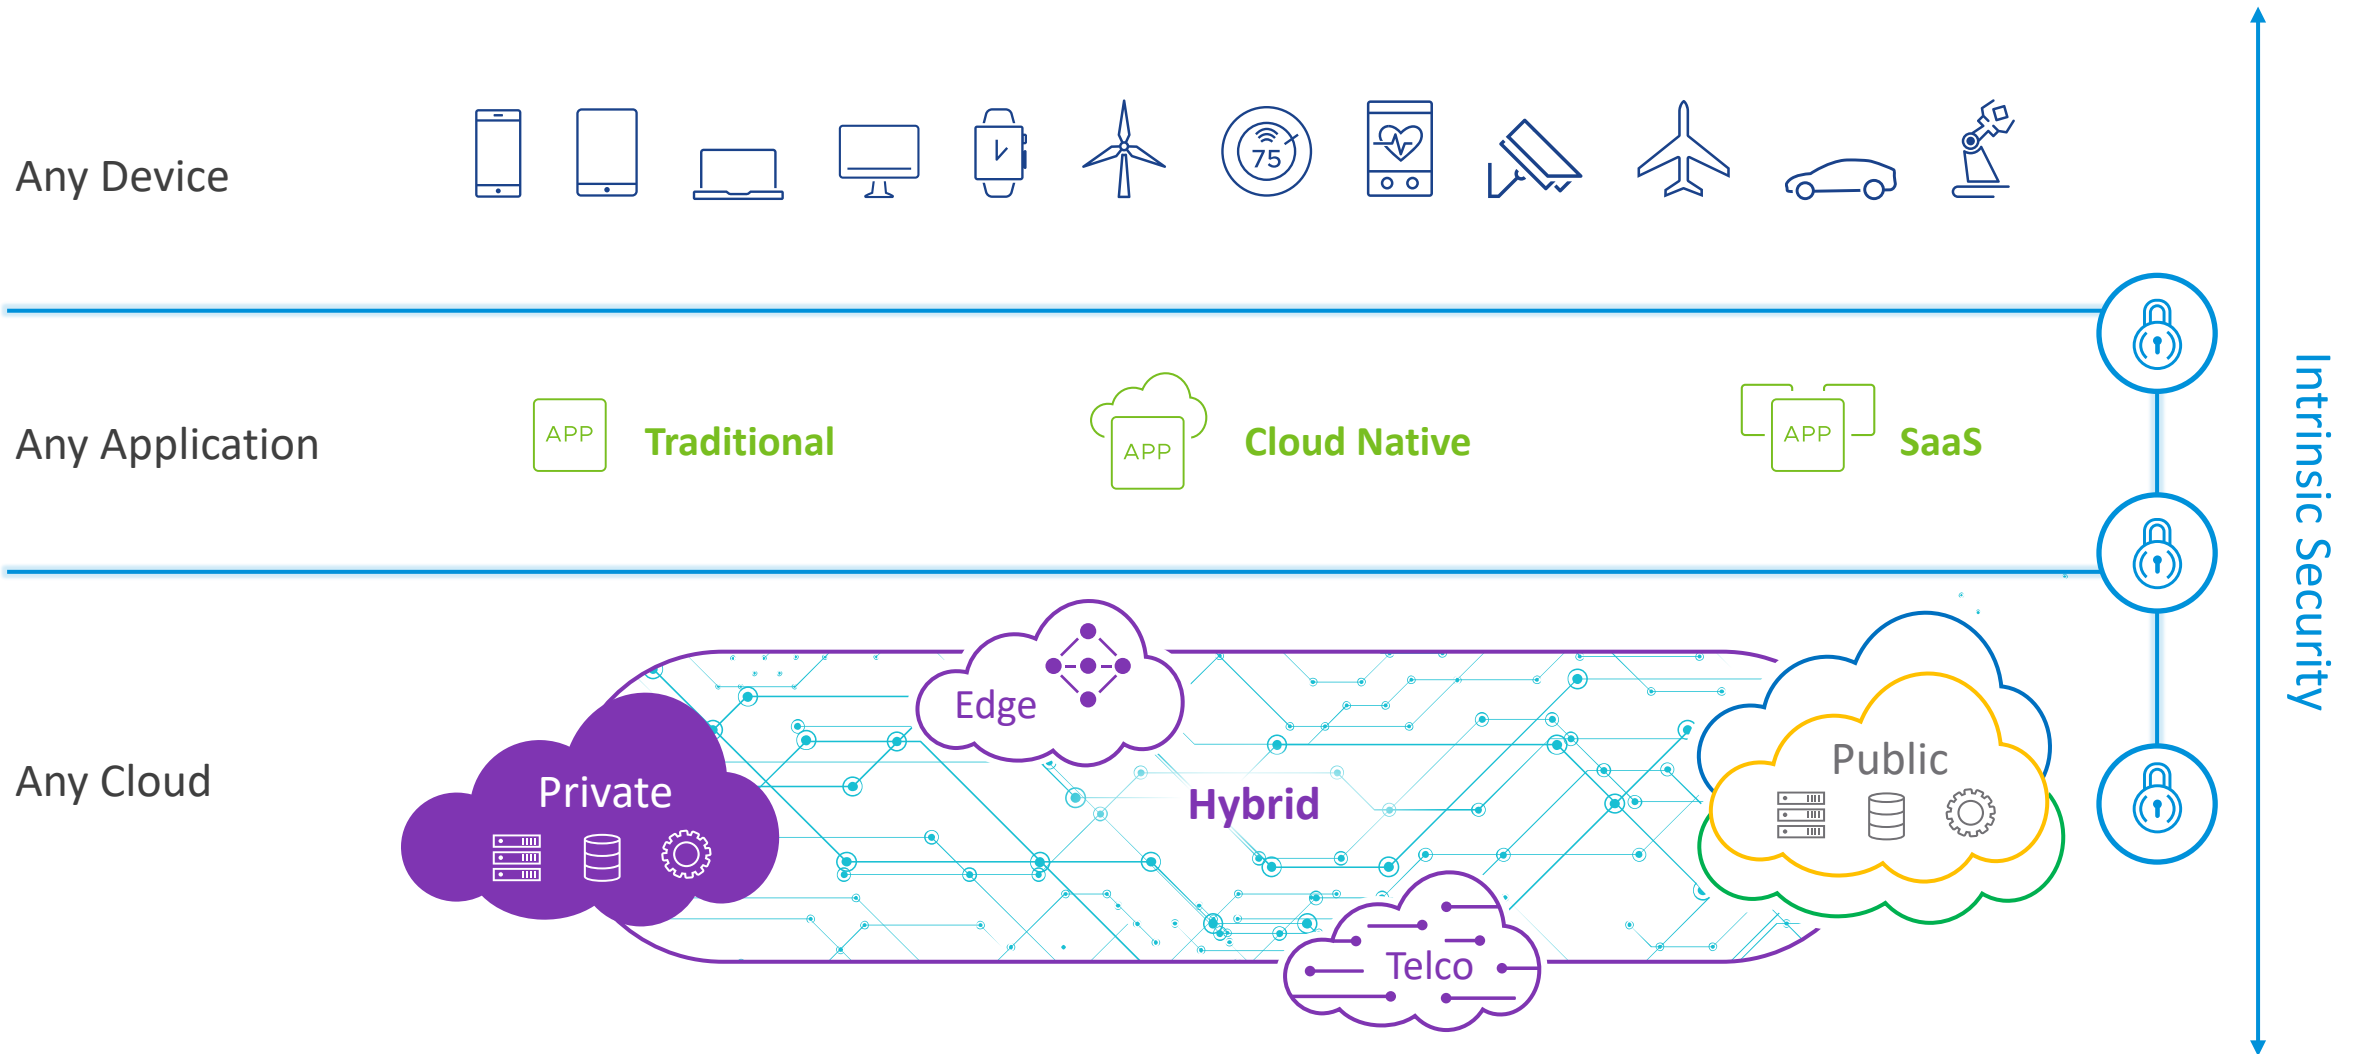

# Hybrid Cloud

Kinderspel of Uitdaging?

Stijn Depril  
Senior Specialist SE vSAN & VCF  
[sdepril@vmware.com](mailto:sdepril@vmware.com)  
@sdepril

of workloads are  
virtualized today  
(IDC)

of large enterprises run  
VMs in the public cloud  
(IDC)

of organizations have a  
hybrid cloud strategy  
today (IDC)

# VMware Vision

The Essential, Ubiquitous Digital Foundation to Build, Run, Manage, Protect, Connect and Deliver your Apps