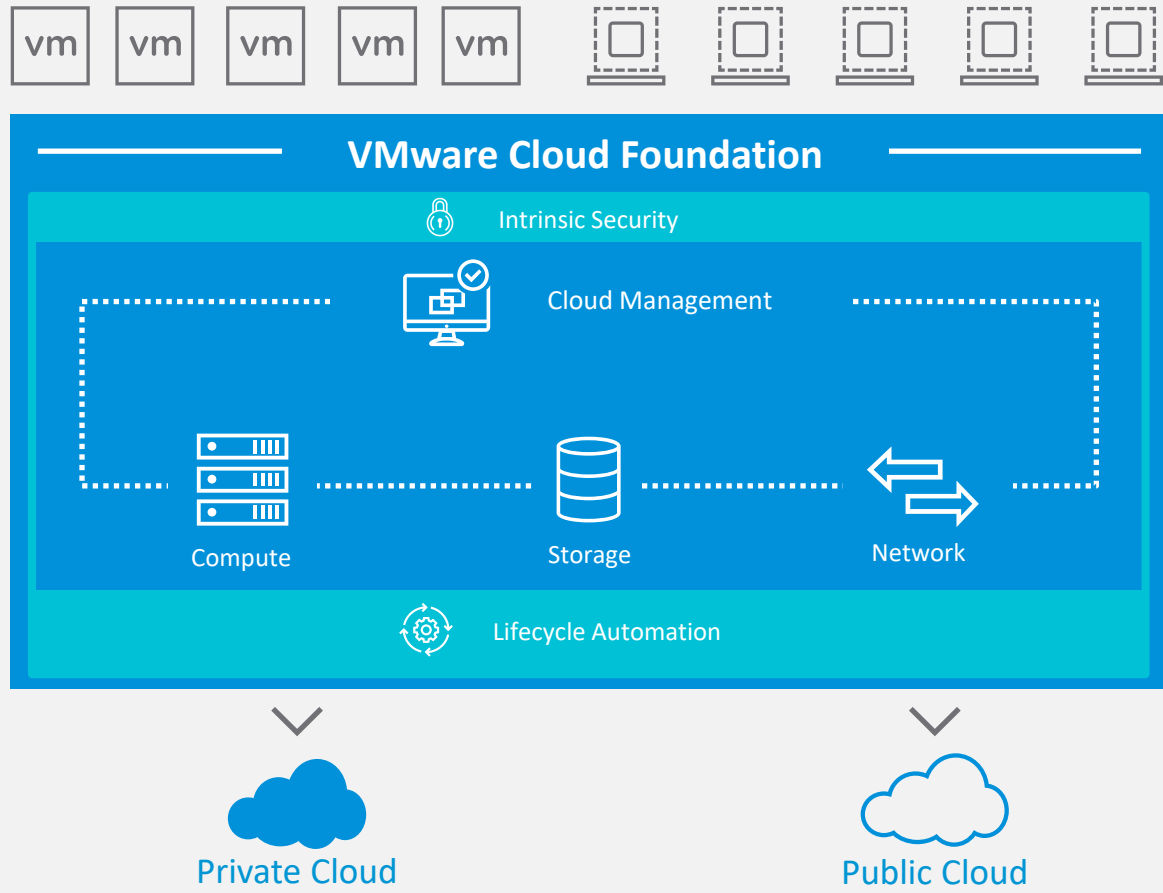

## Standardized Architecture

Automated deployment of a standardized, scalable VMware Validated Design

## Integrated Stack

Engineered integration of entire software defined stack

## Simple to Operate

Unique lifecycle management (SDDC Manager) that automates day 0 to 2 operations

# VMware Cloud Foundation

- ✓ Integrated software defined cloud platform
- ✓ Simplest to deploy and operate
- ✓ Built-in intrinsic security
- ✓ Supports traditional and new workloads
- ✓ Enables path to hybrid cloud