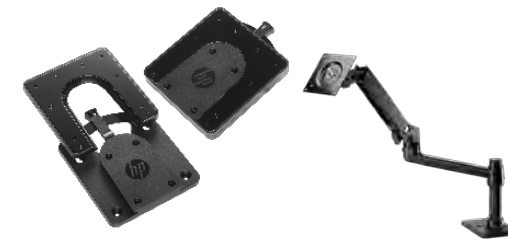

## ECOSYSTEM

Maximize your workspace with a wireless creator mouse

935 Creator Wireless Mouse

Stands

HP EliteOne 800 G6  
23.8"/27" Adjustable  
Height Stand

Maximize your workspace with a wireless premium keyboard

HP Wireless Premium  
Keyboard

Mounting Solutions

HP Quick Release Bracket  
&  
HP Single Monitor Arm