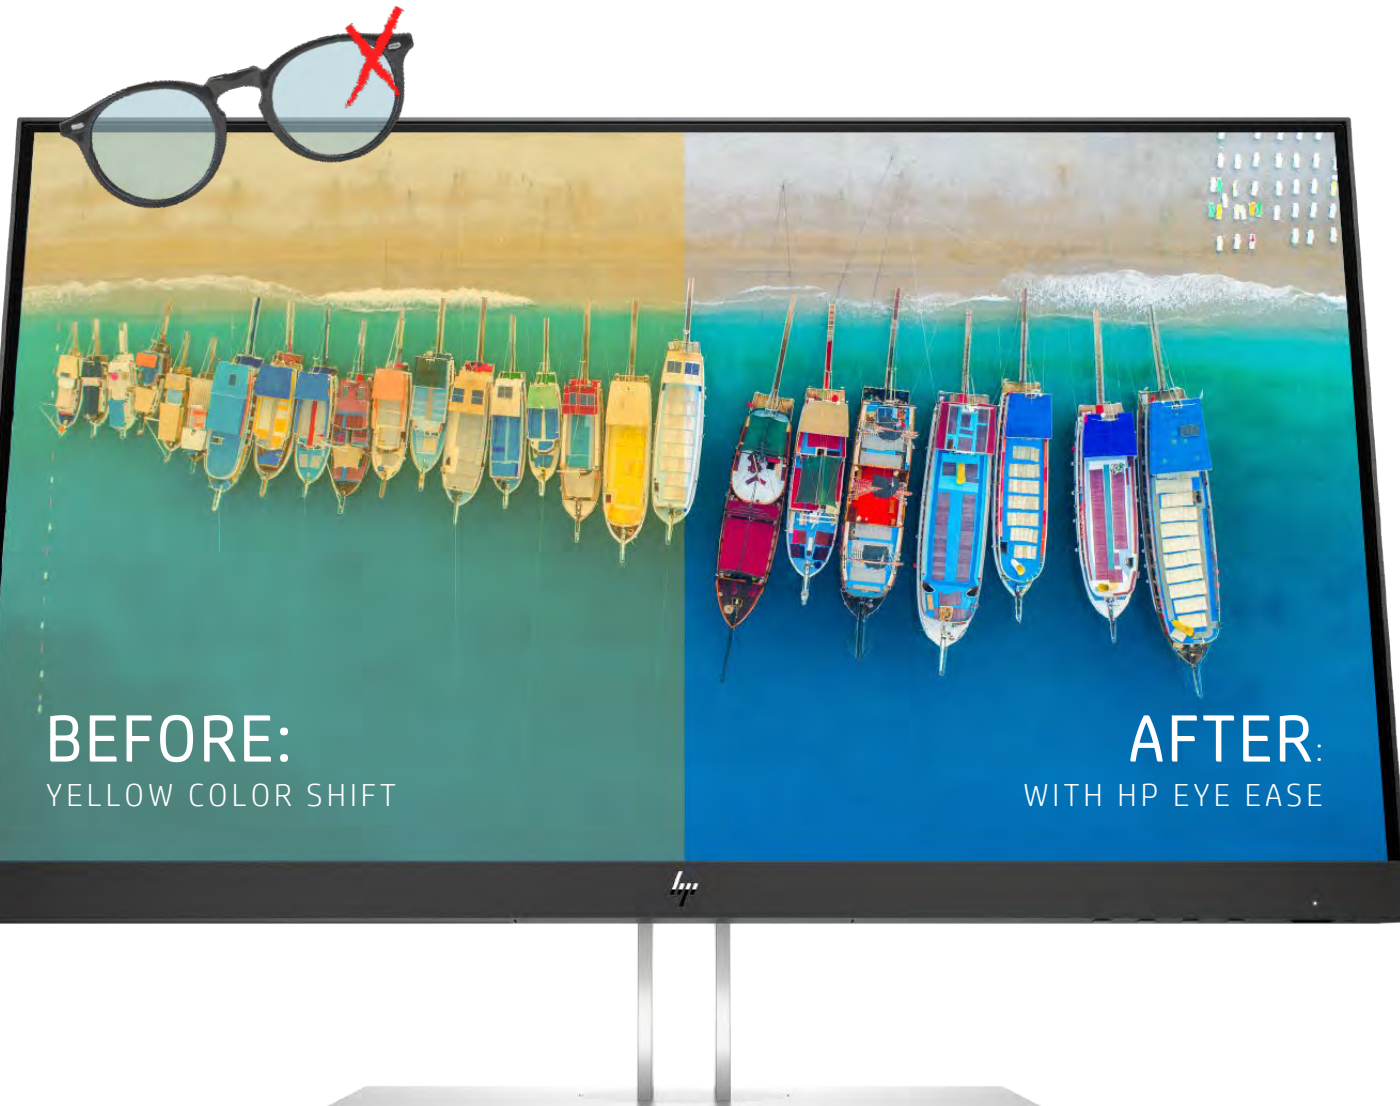

SUPPORT WORKFORCE WELLBEING

WITH HP E-Series Monitors

HP E-DISPLAYS WORLD'S FIRST

ergonomic monitor series with always-on low-blue-light

TÜV Rheinland
Low Blue Light
(Hardware
Solution)
www.tuv.com
ID 0000073840

WORLD'S FIRST

Monitor series to receive the TÜV Low Blue Light Hardware Solution certification