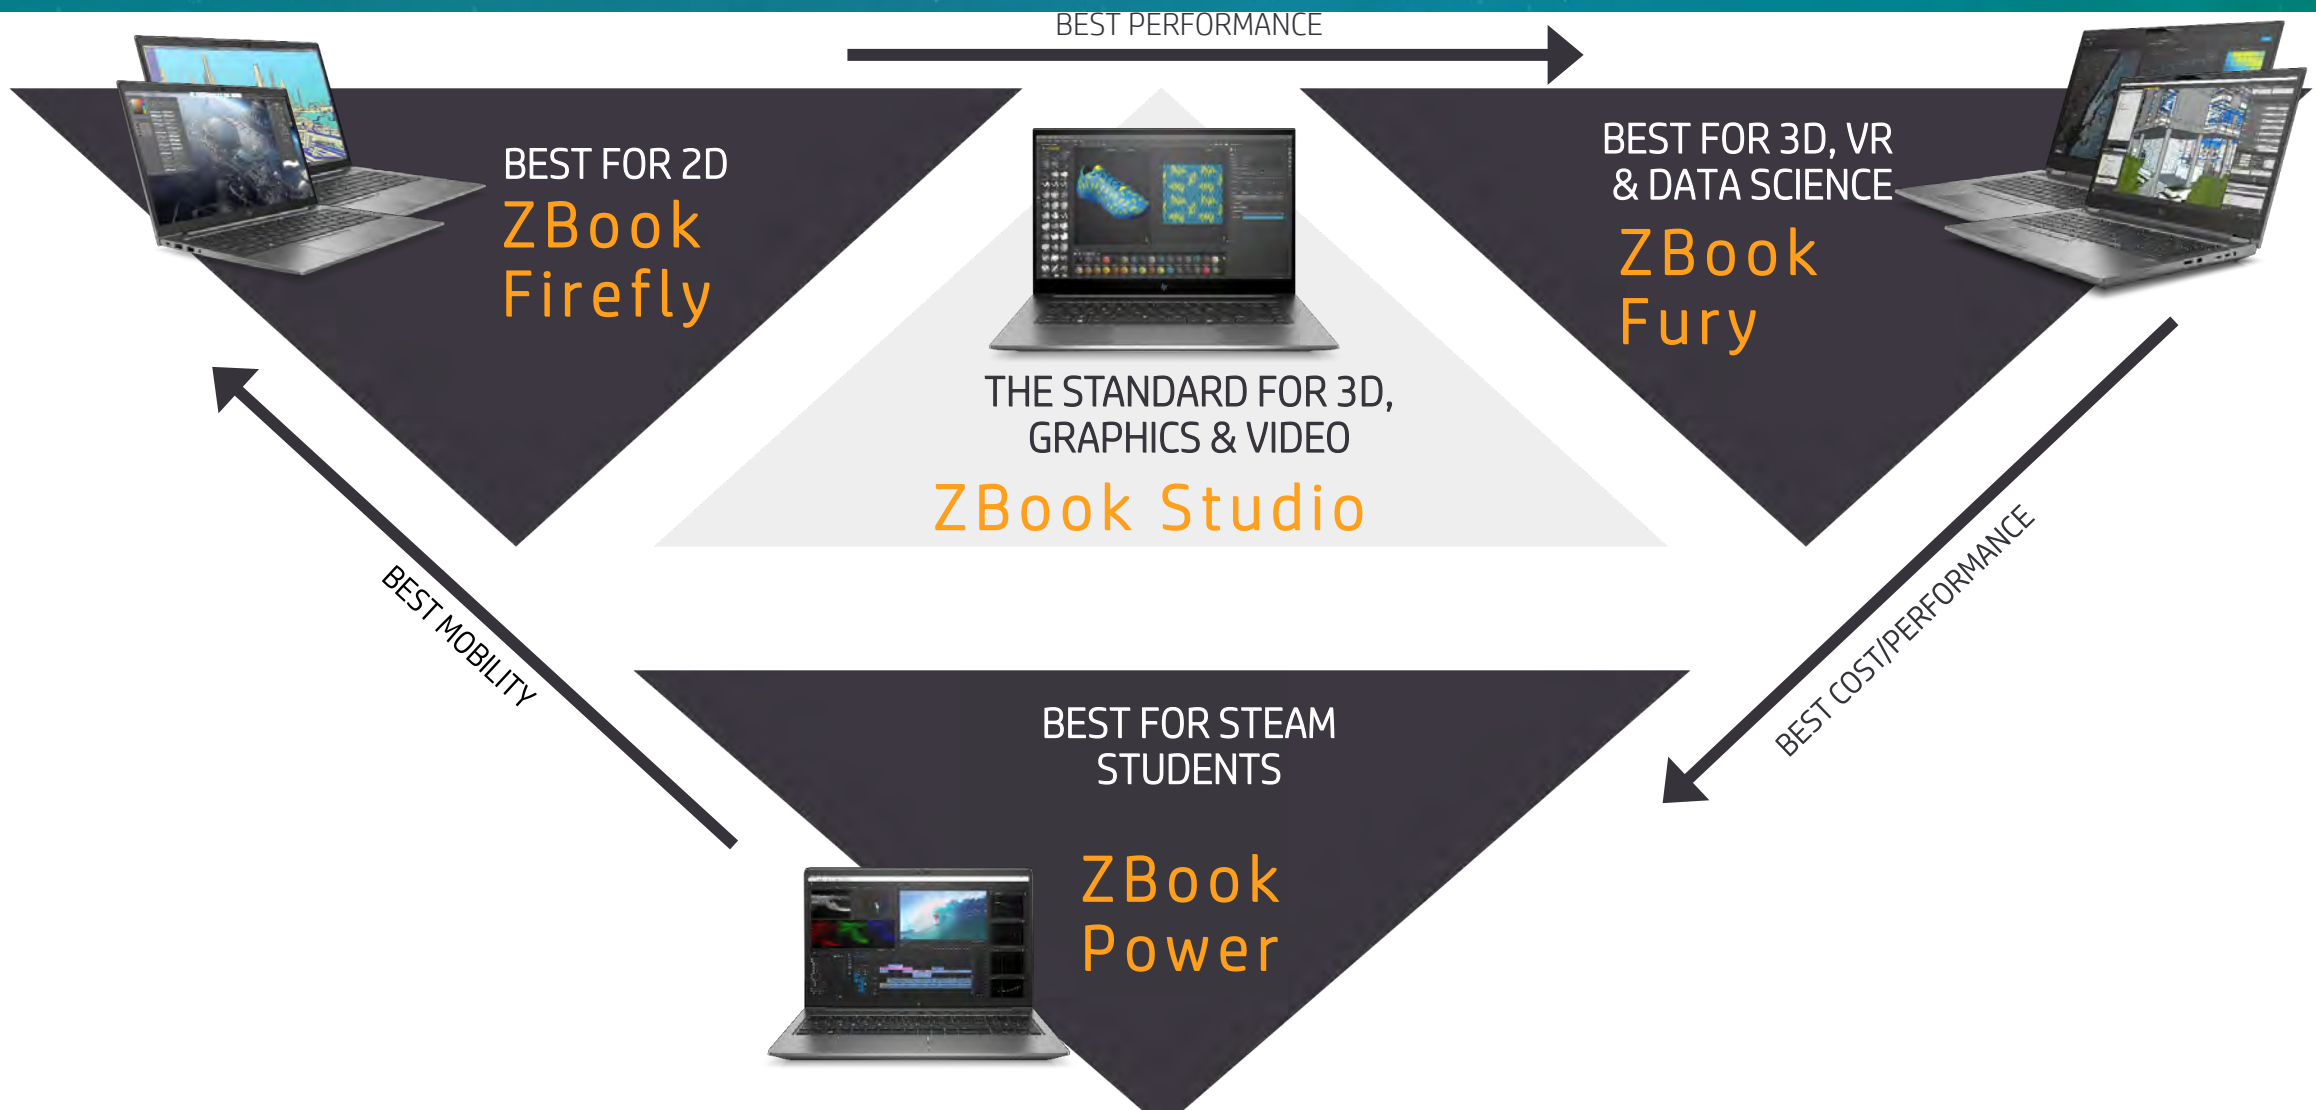

HP Z Series

For those who need extra performance